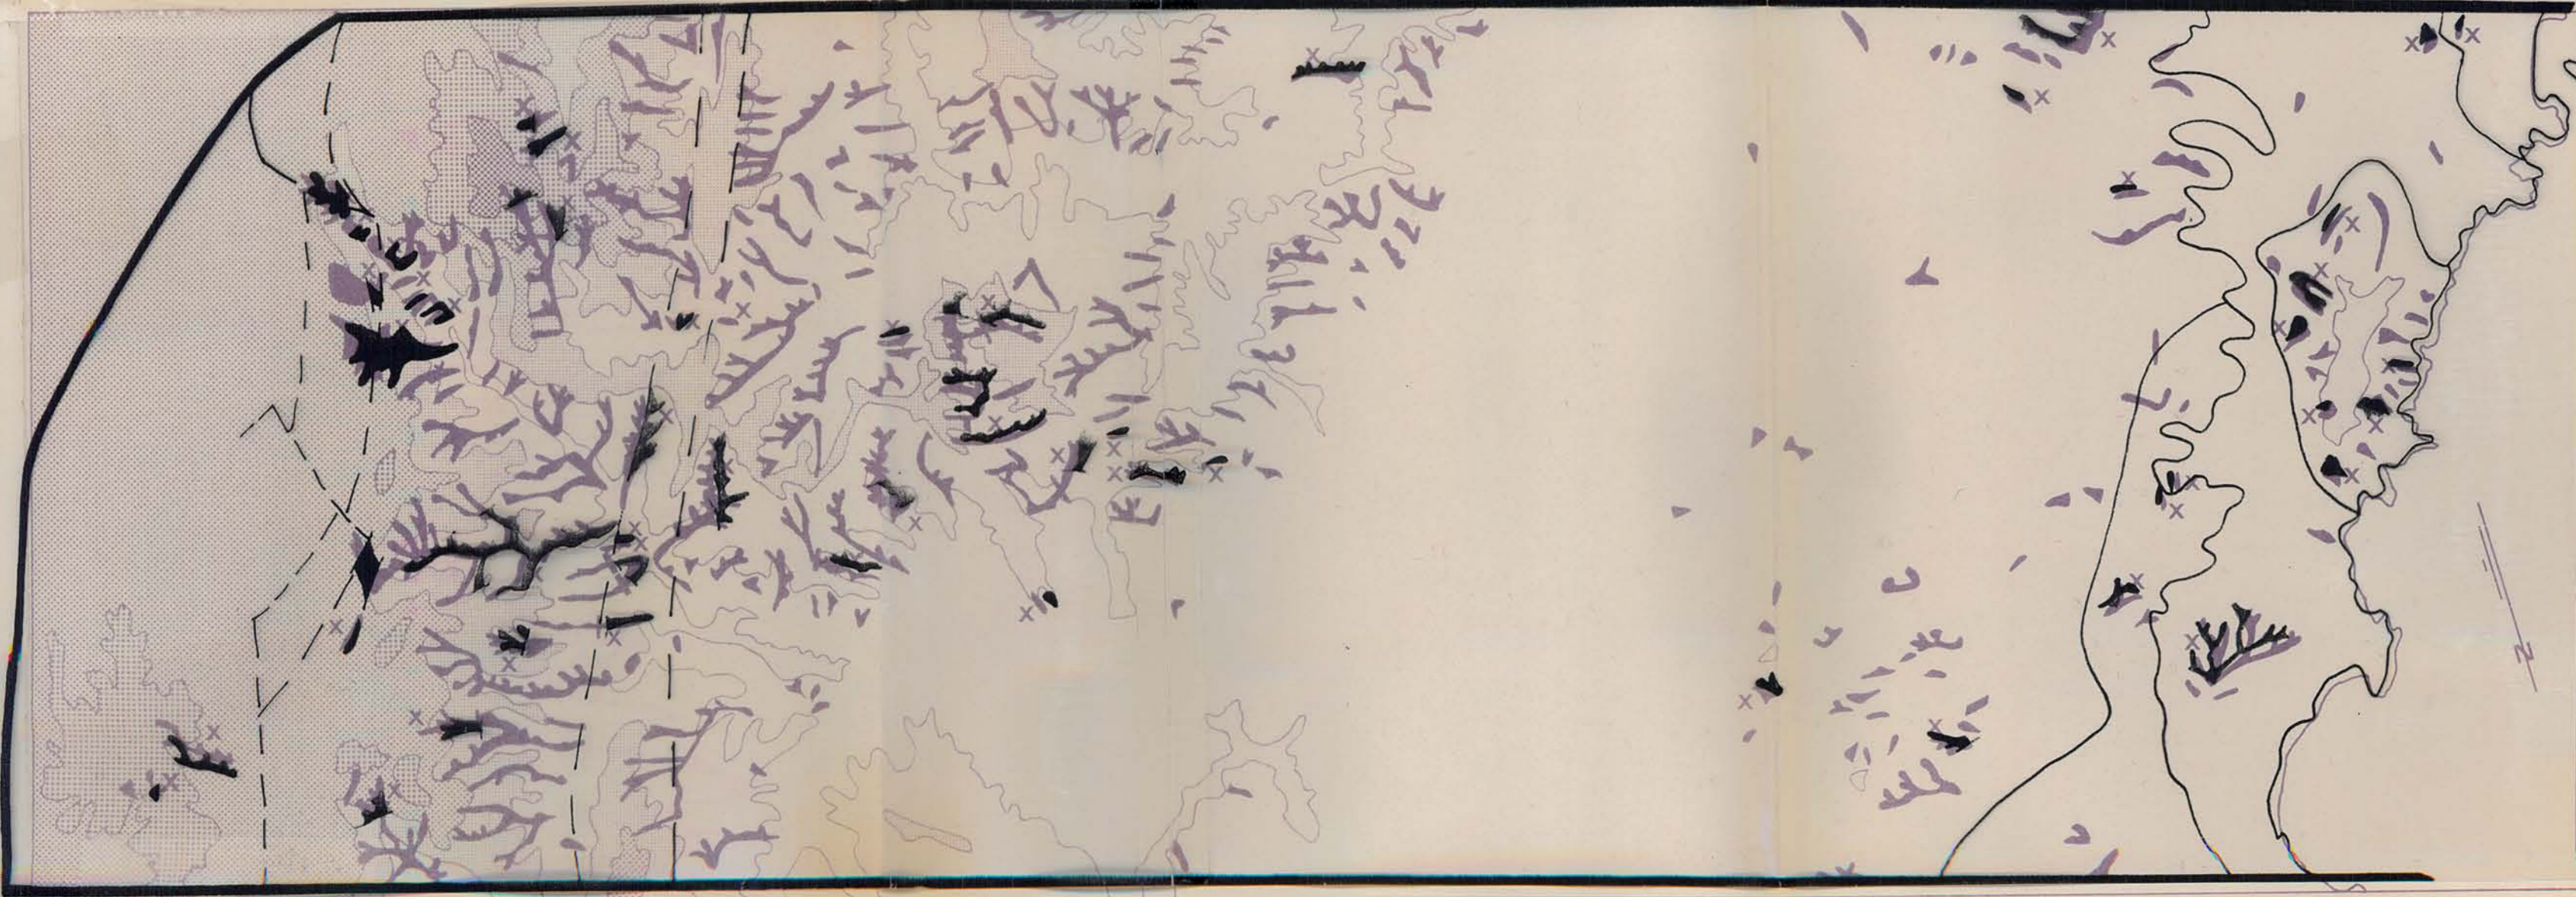

CLYDE GRADSECT

ALTITUDE ZONES (m)

	0 - 200		400 - 600		800 - 1000
	200 - 400		600 - 800		1000 - 1200

-  Rainforest patches
-  Sampled rainforest patches (overlay)

CLYDE GRADSECT

ALTITUDE ZONES (m)

	0-200		400-600		800-1000
	200-400		600-800		1000-1200

-  Rainforest patches
-  Sampled rainforest patches (overlay)